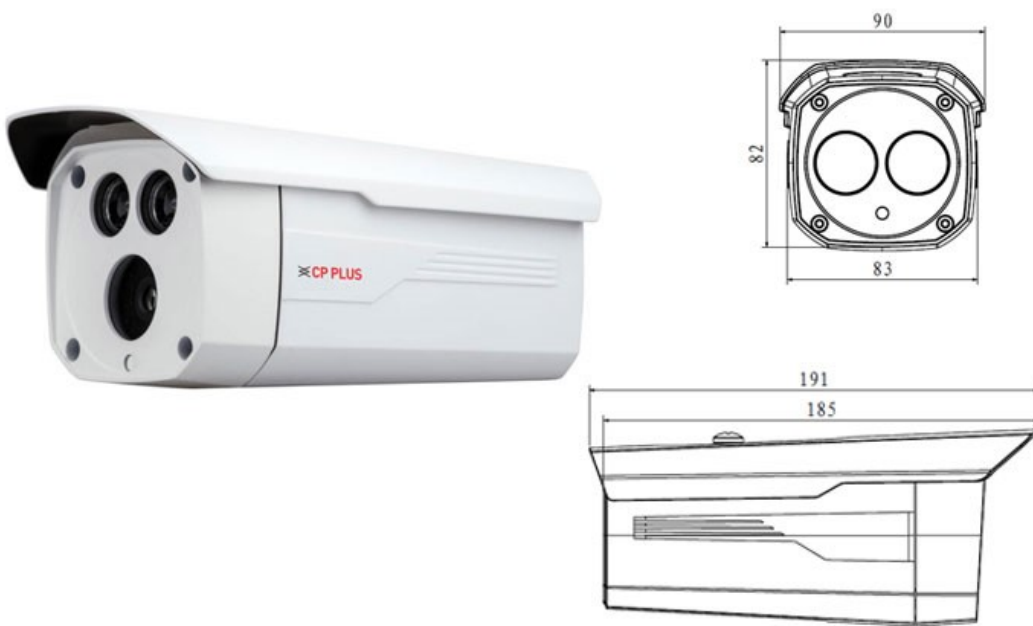

# CP-UNC-TA10R6

1 MP HD Array Bullet Camera - 60Mtr.

## Main Features

- 1MP PS CMOS Image Sensor
- Max 25/30fps@720P
- H.264 and MJPEG dual-stream encoding
- DWDR, Day/Night(ICR), Auto Iris, 3DNR, AWB, AGC, BLC
- 3.6mm fixed lens (6mm optional)
- IR Range of 36 Mtrs, IP67
- Mobile Software: iCMOB, gCMOB, wCMOB
- CMS Software: KVMS Pro, vOptimus Pro
- H.264 MJPEG dual-stream encoding
- Max 25fps@1080P Resolution